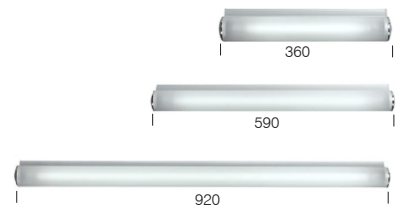

Sotto

WALL LAMP

Sotto 36 wall lamp
8w T5 Fluorescent

Sotto 59 wall lamp
13w T5 Fluorescent

Sotto 92 wall lamp
21w T5 Fluorescent

Colours: Aluminium & frost glass.