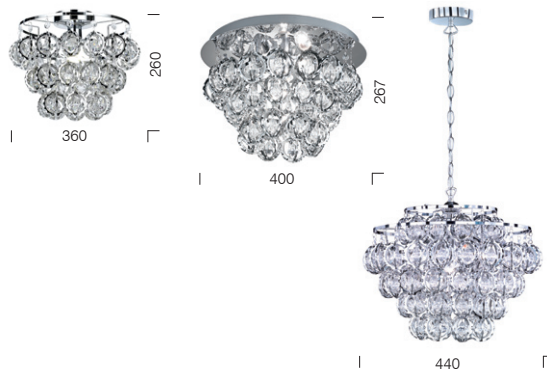

# Sondra

CTC & PENDANT

Clusters of acrylic baubles are encased by vacuum plated chrome rings. Lively radiance is achieved either as close to ceiling or pendant configuration. Illumination is by the latest halogen energy saving globes.

**Sondra Batten fix**  
60 watt max

**Sondra 3 CTC**  
3 x E14  
FR28E14-CL included

**Sondra 5 pendant**  
5 x E14  
FR28E14-CL included

**Colours:** Chrome with clear.