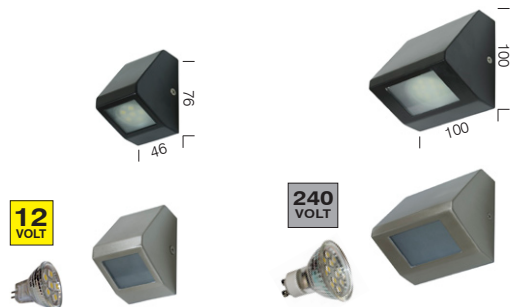

Sarin

EXTERIOR WALL LAMP

The Sarin wall lamp range is clean straightforward wedge design. The stainless steel body with frosted glass lens provides warm accent lighting for path and walkways. Fitted with the latest energy saving SMD globes.

Sarin small.LV wall lamp

1 x 0.8watt SMD MR11 12 volt
Warm white
(transformer required)

Colours: Stainless 304 brushed with frosted glass.
Black (ss304) with frost glass.

Sarin large.HV wall lamp

1 x 1.5 watt SMD GU10 240volt
Warm white

Globe included
0.8watt SMD MR11 12v

Globe included
1.5watt SMD GU10 240v