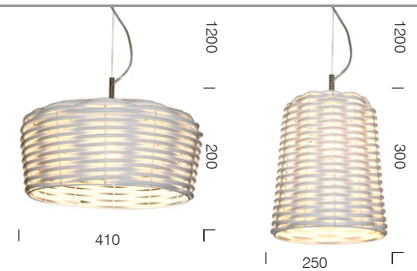

Rowan & Onslow

PENDANTS

Well suited to contemporary interiors, these basket look pendants are the latest designer look. Interwoven polytube provides a warm glow when lit.

Rowan 36 pendant
60 watt E27 240 volt

Onslow 25 pendant
60 watt E27 240 volt

Colours: Poly tube.