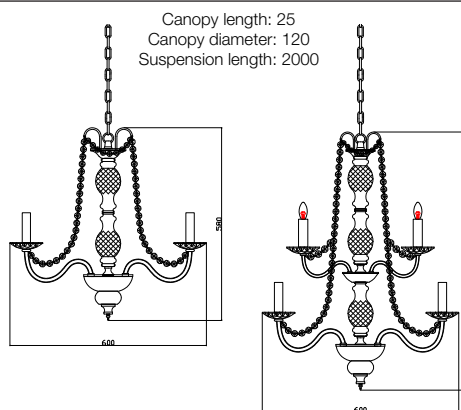

# Rhine 8 & 12

## Specifications

Type	Pendant
Light Source	8x25w E14max 12x25w E14max
Globe	Not included
Warranty	3 years*

## Measurements