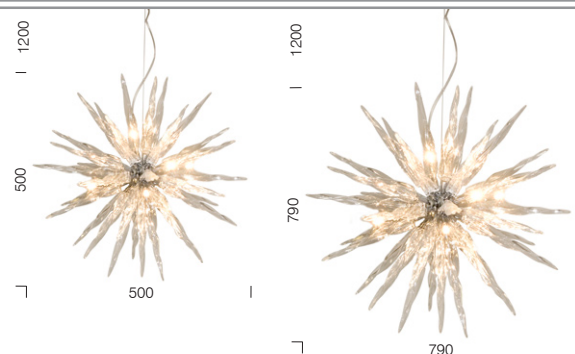

Polaris

PENDANT

The Polaris pendant exudes style. Handmade glass spears radiate from the centre body to create art. Perfectly highlighted by crisp halogen lights sources creating a stunning lighting element.

Polaris 10 pendant
10x20 watt JC 12 volt
TR 210Rva

Polaris 79 pendant
10x20 watt JC 12 volt
TR 210Rva

Colours: Chrome with clear glass.