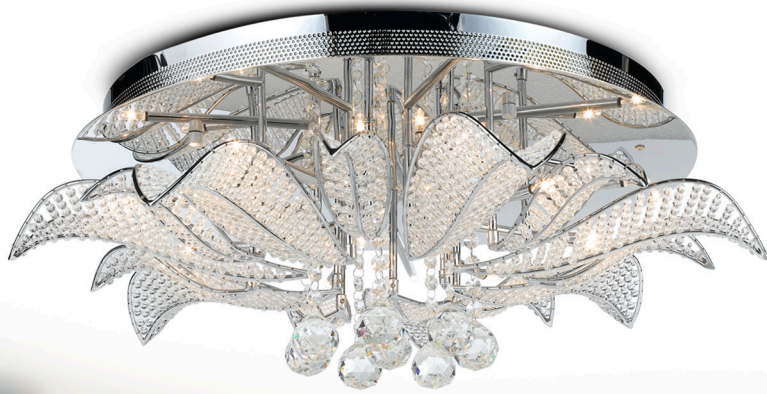

Petalo

CLOSE TO CEILING

The traditional beauty of clear crystal is married together with contemporary design. The chrome disk base brilliantly reflects the crystal beaded leaves and draped spheres.

400

500

Petalo 40 Ctc
13 x 10 watt 12v JC max
Globes included

Petalo 50 Ctc
18 x 10 watt 12v JC max
Globes included

Colours: Crystal with chrome.