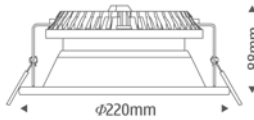

- Recessed Luminaires LED Downlight
- High efficiency facets aluminium reflectors
- Wide Beam Angle
- Polycarbonate diffuser lens
- Die-cast aluminum mounting ring, with system to fix it to the false ceiling using steel springs
- Die-cast heat sink with passive cooling
- Luminaires are equipped with electronic driver

□ White

□ ϕ 205 mm (Cut out)

Order No.	Marker RD 45 - 840	Marker RD 45 - 850
Power(W)	45	45
Voltage(V)	110-240	110-240
DC(mA)	1400	1400
CCT(K)	4000	5000
CRI	75	75
Beam Angle(°)	75/125	75/125
Hot Lumen(Lm)	2830	2910
Power Factor	>0.95	>0.95
Rated Life(°C)	-30~40	-30~40
Weight(Kg)	1.1	1.1
CTN(PCS)	8	8