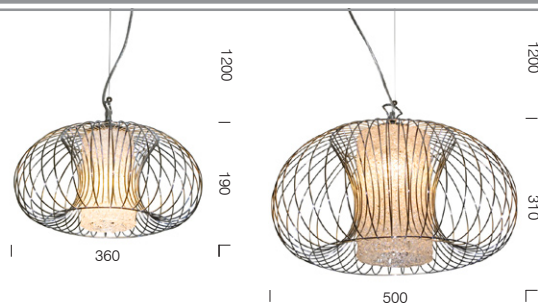

Manora

PENDANT

Crystal resin centre shade is encapsulated by a chrome wire cage. This standout design is sure to add personality to any room.

Manora 35 pendant
60 watt E27 240 volt

Manora 50 pendant
75 watt E27 240 volt

Colours: Chrome with crystal resin.