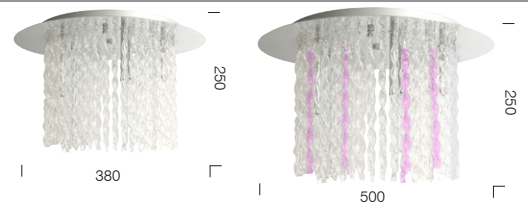

# Luxor

CTC

Twisted glass rods suspended from a highly polished chrome disc. The glass grouping provides a dazzling optical effect.

**Luxor 38 CTC**  
5x20 JC  
TR - 105 VA

**Luxor 50 CTC**  
7x20 JC  
TR - 150 VA

**Colours:** Chrome & clear glass, violet highlight glass included.