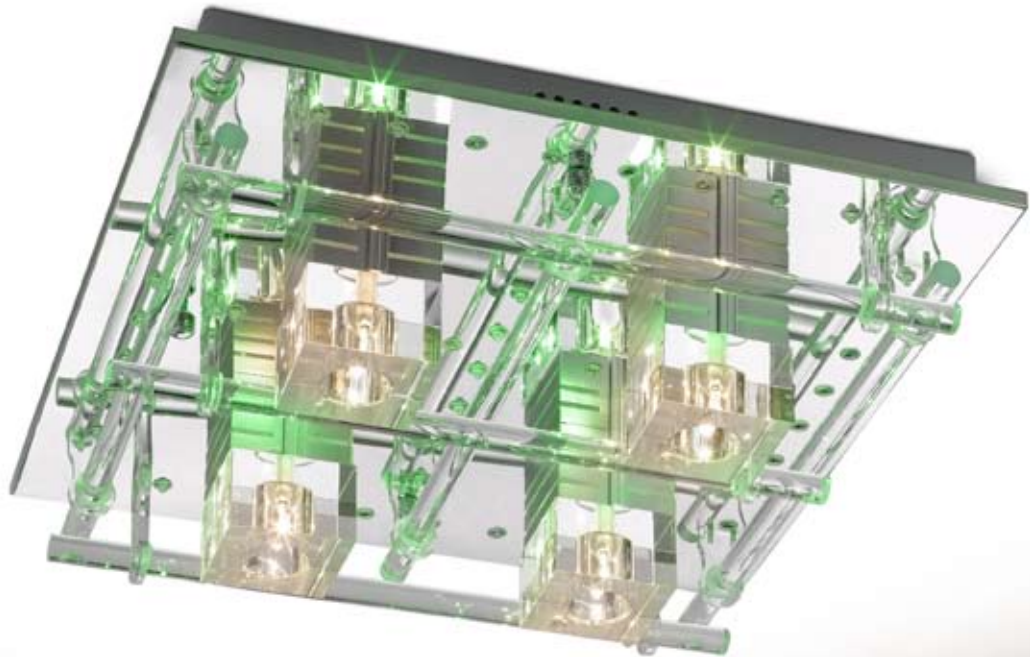

Lavant

CTC

Lavant Ctc
4x20 watt JC
LED coloured lights.

Colours: Chrome with clear glass.

LED colour change transition →