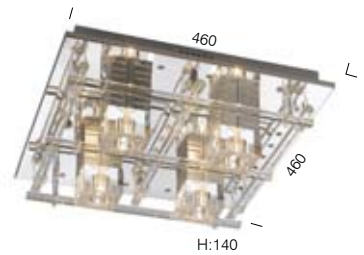

Lavant

CTC

Lavant Ctc
4x20 watt JC
LED coloured lights.

Colours: Chrome with clear glass.

LED colour change transition →