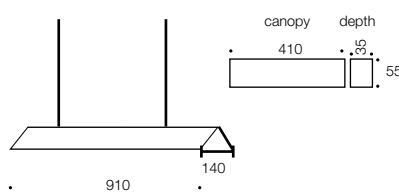

Kaplan

Specifications

Type	Pendant
Light Source	LED
Lumen	2300
Colour Temp	4000k
Wattage	33w
Dimmable	Yes
CRI	>0.84
Power Factor	0.95
Beam Angle	180
Warranty	2 years

Measurements

Colours

Black/Opal

Codes

Kaplan PE100-BK