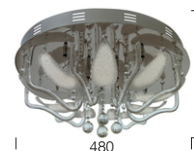

Kalina

CLOSE TO CEILING

Room by Carlisle Homes

The Kalina close to ceiling series gives your room that exclusive atmosphere. The combination of crystal, handmade sugared glass and chrome metalware illuminates formal spaces with rich accents.

Kalina 12 CTC
12 x 20 w JC 12 volt
2 x TR 150va

Kalina 15 CTC
15 x 20 w JC 12 volt
TR 105va + TR 210va

Colours: Chrome with clear and sugar glass.