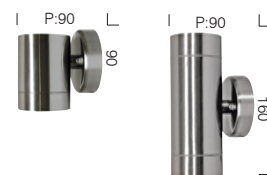

Riva

EXTERIOR WALL LAMP

Riva 1t exterior wall lamp
35w GU10

Riva 2t exterior wall lamp
35w GU10

Colours: 304 Stainless steel. IP44

Jenkin

EXTERIOR WALL LAMP

Jenkin exterior wall lamp
60w E27

Colours: 304 stainless steel.