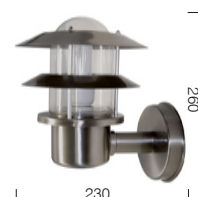

Riva

EXTERIOR WALL LAMP

Riva 1t exterior wall lamp
35w GU10

Riva 2t exterior wall lamp
35w GU10

Colours: 304 Stainless steel. IP44

Jenkin

EXTERIOR WALL LAMP

Jenkin exterior wall lamp
60w E27

Colours: 304 stainless steel.