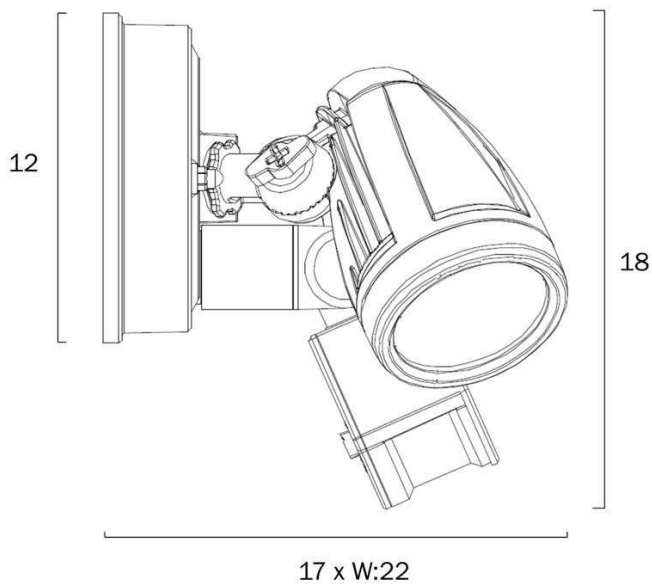

Box Contents	Basic mounting screws,Instruction
Installation Required	Yes (by Licensed Electrician only)
Care Instructions	Do not use strong liquid cleaners,Wipe clean with a dry cloth
Warranty	*3 Years

Barcode

GTIN 9329501043936

Image -dimensions

Note: Dimensions are only a guide and may vary due to manufacturing variations.