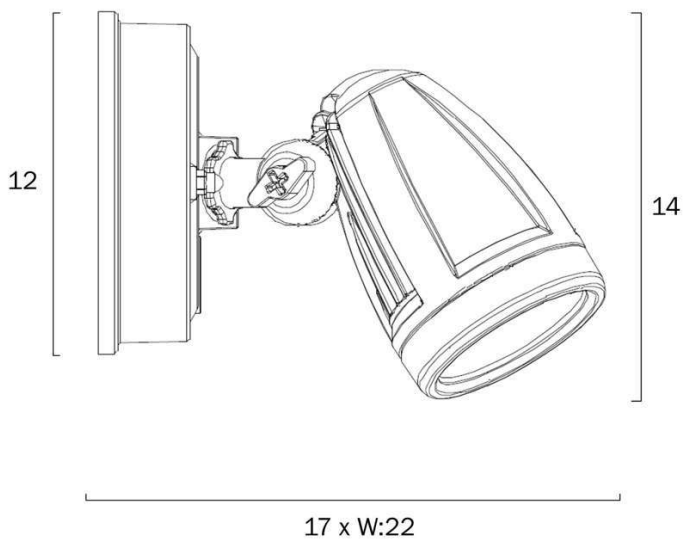

Box Contents	Basic mounting screws,Instruction
Installation Required	Yes (by Licensed Electrician only)
Care Instructions	Do not use strong liquid cleaners,Wipe clean with a dry cloth
Warranty	*3 Years

Barcode

GTIN 9329501043905

Image -dimensions

Note: Dimensions are only a guide and may vary due to manufacturing variations.