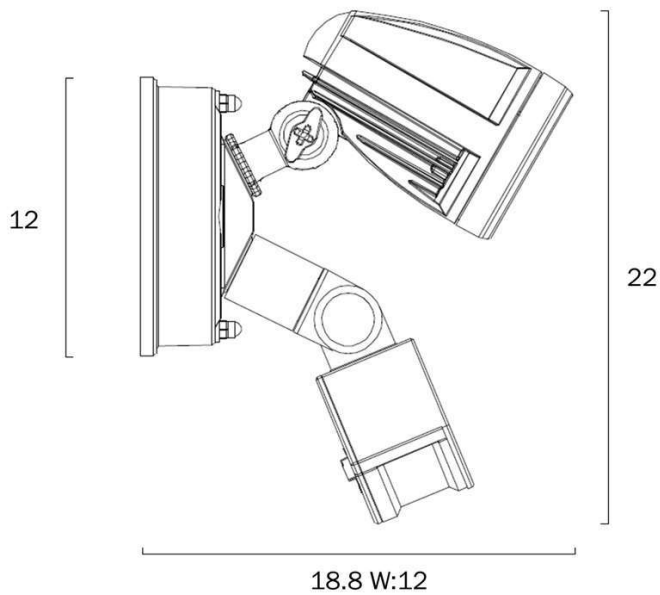

Installation Required	Yes (by Licensed Electrician only)
Care Instructions	Do not use strong liquid cleaners,Wipe clean with a dry cloth
Warranty	*3 Years

Barcode

GTIN 9329501047392

Image -dimensions

Note: Dimensions are only a guide and may vary due to manufacturing variations.