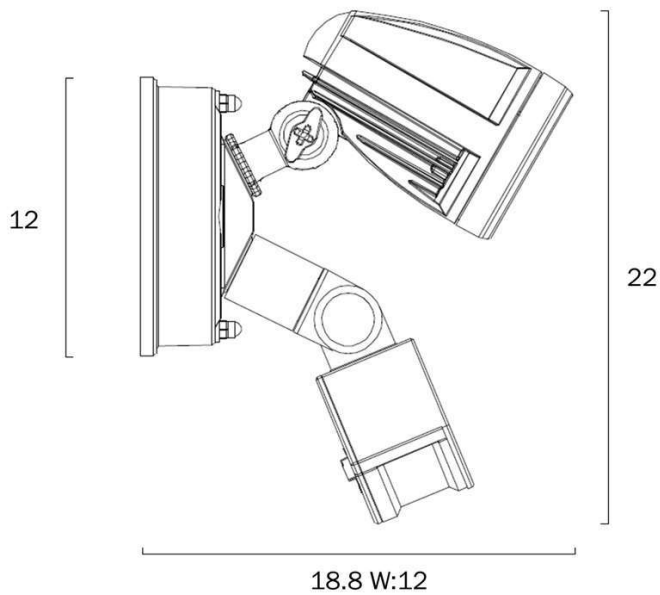

## Size

<b>Fixture Length (cm)</b>	12.1
<b>Fixture Height (cm)</b>	23.8
<b>Fixture Projection (cm)</b>	16.7
<b>Base Diameter (cm)</b>	12.1

## Specification

<b>Voltage Input</b>	240V
<b>Wattage (max)</b>	10
<b>Globe Type</b>	LED integrated SMD
<b>Globe / Light Source qty</b>	1
<b>Globe / Light Source included</b>	Yes
<b>Color Temperature</b>	Cool White
<b>Color Kelvin</b>	5000k
<b>Color Rendering</b>	>80
<b>Dimmable</b>	No
<b>Power Factor</b>	>0.90
<b>Surge Protection</b>	Yes (1.5 Kva)
<b>IP rating</b>	IP44
<b>Lead and Plug</b>	No
<b>Approvals</b>	RCM
<b>Box Contents</b>	Basic mounting screws,Instruction

Image -dimensions

Note: Dimensions are only a guide and may vary due to manufacturing variations.