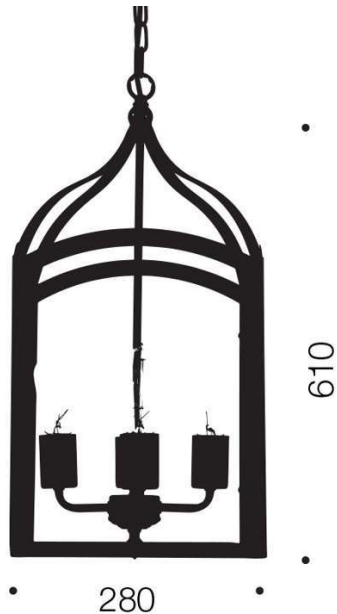

Fixture Color	Clear,Oil Bronze
Fixture Material	Glass,Metal
Canopy Color	Oil Bronze
Shade Material	Glass
Glass Color	Clear

Size

Fixture Length (cm)	28.0
Fixture Width (cm)	28.0
Fixture Height (cm)	61.0

Specification

Cable Length: 1.0