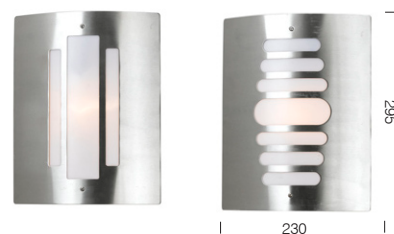

Haven

EXTERIOR WALL LAMP

Haven A wall lamp
60w E27

Haven B wall lamp
60w E27

Colours: 304 stainless steel with opal glass. IP44