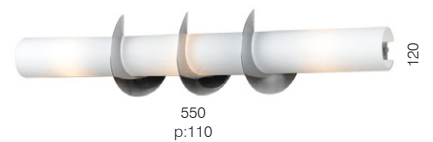

## WALL LAMP

Stylish horizontal mount wall lamp. Chrome twisted centre deco surrounds the handblown opal matt diffuser.

**Festa 35 wall lamp** 2x60 watt B15  
**Festa 55 wall lamp** 3x60 watt B15

**Colours:** Chrome with opaline glass.