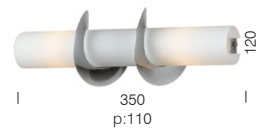

## WALL LAMP

Stylish horizontal mount wall lamp. Chrome twisted centre deco surrounds the handblown opal matt diffuser.

**Festa 35 wall lamp** 2x60 watt B15  
**Festa 55 wall lamp** 3x60 watt B15

**Colours:** Chrome with opaline glass.