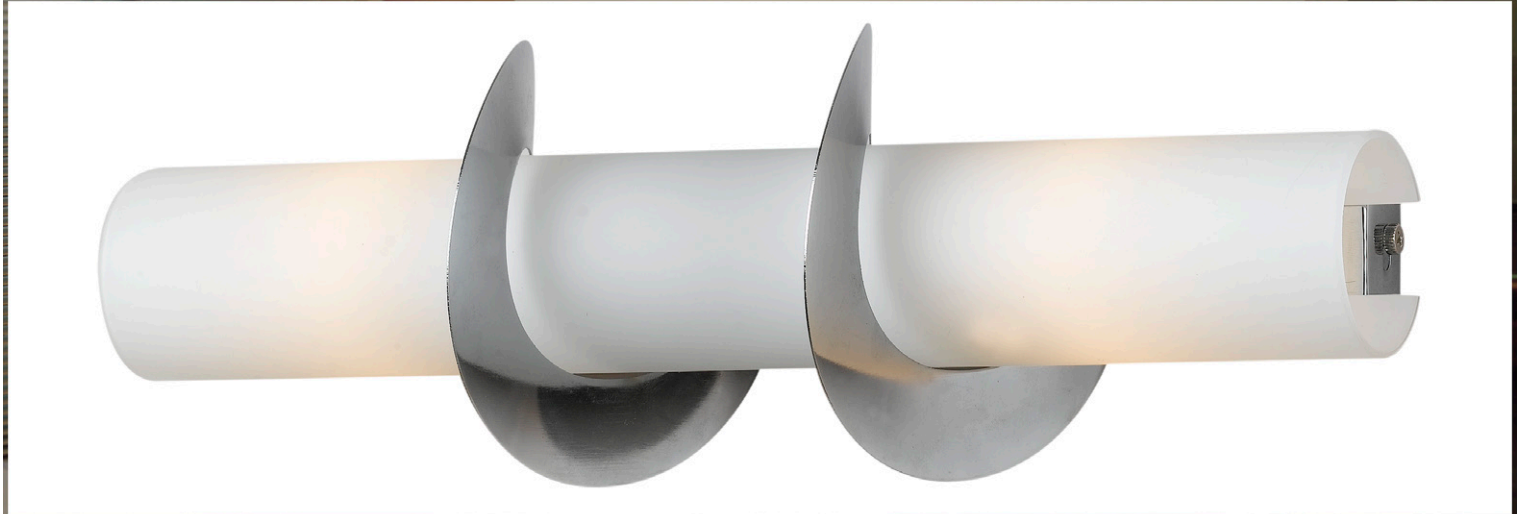

## WALL LAMP

Stylish horizontal mount wall lamp. Chrome twisted centre deco surrounds the handblown opal matt diffuser.

**Festa 35 wall lamp** 2x60 watt B15  
**Festa 55 wall lamp** 3x60 watt B15

**Colours:** Chrome with opaline glass.