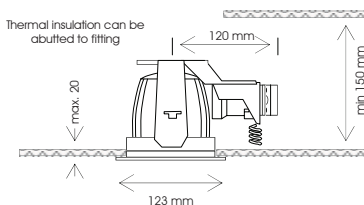

FEATURES:

- Steel / aluminium construction
- Polished aluminium reflector
- Glass face
- Mains voltage
- PLC lamp ready
- Easy installation
- Lightweight design

ERO 12

Snap-on face
 Size: L 175 x 123 H 100
 Cut out: 110 x 110
 Lamp*: Recommended
 SMS 14 watt E27 energy saver
 2700 or 4000 K * required

Color :
 Nickel matt / frost
 BC: 9 329501 022689
 White / frost
 BC: 9 329501 022696

Packing : 20 pce

ERO 17

Snap-on face
 Size: L 215 x 175 H 110
 Cut out: 160 x 160
 Lamp*: Recommended
 2 x SMS 14 watt E27 energy saver
 2700 or 4000 K * required