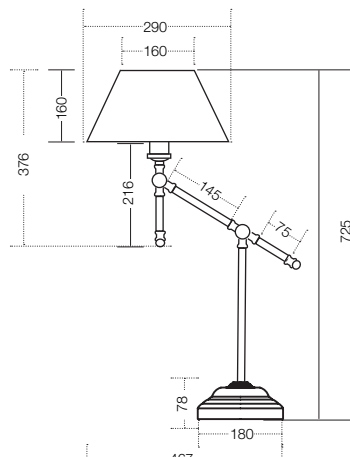

Elena

Specifications

Type	Table Lamp
Light Source	25w E27max
Globe	Not included
Warranty	3 years*

Colours

Measurements

inline switch

Codes

Elena TL-BEAB