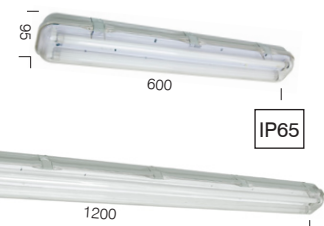

# Eaveline

FLUORESCENT

Eaveline is energy saving lighting in a slim line package. Using the latest T5 fluorescent lamps, the industrial styled waterproof utility unit has moved into modern times. Ease of installation with snap-fit diffuser underlines the fresh look of lighting.

**Eaveline 214**  
2 x 14 watt T5  
IP65 5000 k

**Eaveline 228**  
2 x 28 watt T5  
IP65 5000 k

**Optional:**  
Brake square suspension

**Colours:** Grey with clear.