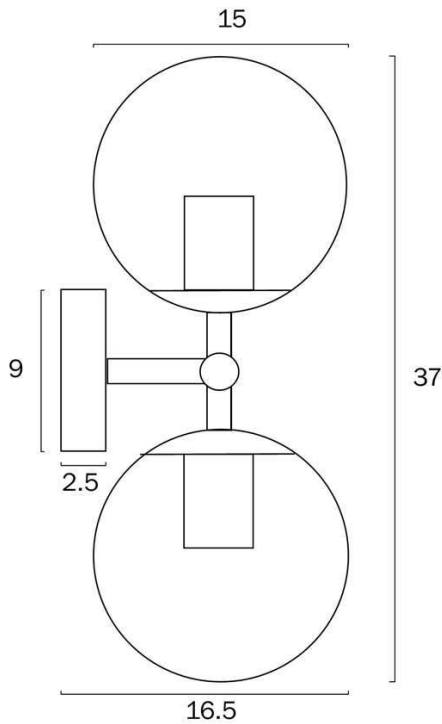

### Size

<b>Fixture Length (cm)</b>	15.0
<b>Fixture Height (cm)</b>	37.0
<b>Fixture Projection (cm)</b>	16.5
<b>Canopy Diameter (cm)</b>	9.0
<b>Canopy Projection (cm)</b>	2.5
<b>Glass Diameter</b>	15.00

### Specification

<b>Voltage Input</b>	240V
<b>Wattage (max)</b>	50
<b>Wattage</b>	25
<b>Globe Type</b>	E27

All representations within this document are subject to copyright. ELECTRICAL INSTALLATIONS MUST BE PERFORMED BY A QUALIFIED ELECTRICAL CONTRACTOR AND INSTALLED IN ACCORDANCE WITH AS/NZS 3000.  
NOTE : All images , descriptions and dimensions are indicative. Please check latest version of item detail on Telbix website prior to ordering or installation.

## Image -dimensions

Note: Dimensions are only a guide and may vary due to manufacturing variations.