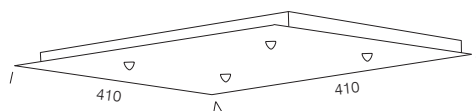

Dedra

PENDANT

The Dedra pendant is completed with chrome-plated glass. When the glass is lit it becomes semi-transparent giving an enchanting fascinating look. Perfect for home kitchens, restaurants, or bars. Adjustable clear cable allows you to position the light at any height.

There are optional mounting plates available

Dedra pendant
40 watt B15

Colours: Chrome plated glass.

Delphi 4 mounting plate

Delphi 3 mounting plate