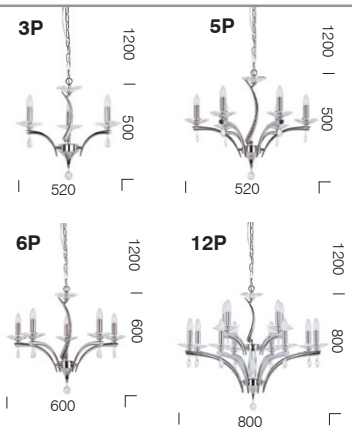

Carlyle

PENDANT

The highly polished and chrome plated arms make the Carlyle a very striking chandelier. Crystal sconces and teardrops at the tips of each arm perfectly complement the range.

Carlyle 3 pendant
60w B15 CANDLE

Carlyle 5 pendant
60w B15 CANDLE

Carlyle 6 pendant
60w B15 CANDLE

Carlyle 12 pendant
60w B15 CANDLE

Colours: Chrome with crystal.