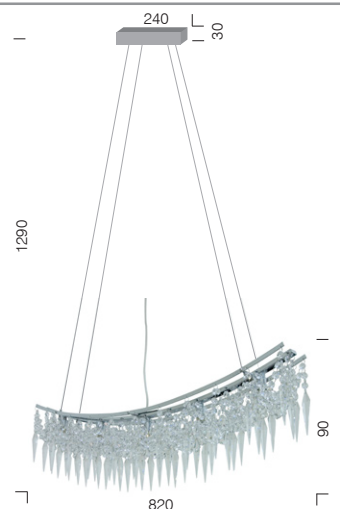

Callista

PENDANT

The Callista pendant is the study of traditional materials combined with contemporary design. The brilliance of Scholer crystal, precise cut spears and chrome metalware creates a new horizon for style.

Callista 5lt
5x40 watt G9 240 volt

Colours: Chrome with scholer crystal.

Telbix Australia

www.telbix.com