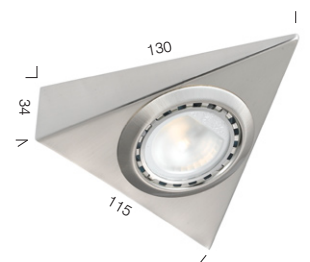

Cabinet

CTC

Cabinet Triangle CTC
20w G4 JC 12v

Cabinet Round CTC
20w G4 JC 12v

Colours: Nickel.

Option:
Transformer required
LTR 60va 12volt Dimmable