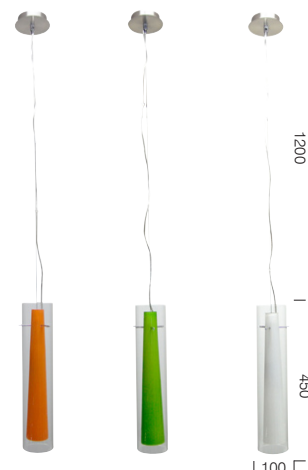

# Bolle

PENDANT

The double glass tube pendant adds the beautiful design element to any traditional or contemporary décor. The internal glass is encased by a clear glass tube making a subtle framing element.

**Bolle pendant**  
60w B15

**Colours:** Chrome with orange, opal matt or green glass.

**Telbix Australia**