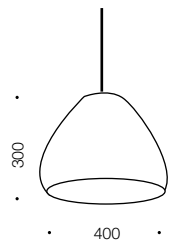

Yomo

Pendant

Specifications

Type	Pendant
Light Source	E27 60w max
Globe	Not included
Warranty	1 year*

Colours

Nickel/rattan

Measurements

Cable Length: 1.0