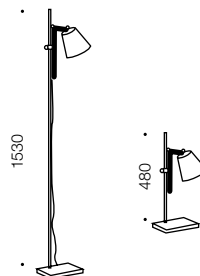

Watson

Floor & Table Lamp

Specifications

Type	Floor & Table Lamps
Light Source	E27 25w max
Globe	Not included
Warranty	1 year*

Colours

Black/antique brass

Measurements

Codes