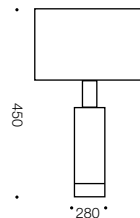

Toledo

Table Lamp

Specifications

Type	Table Lamp
Light Source	E27 40w max
Globe	Not included
Warranty	1 year*

Measurements

Colours

Chrome/marble/white Copper/marble/black

Gold/marble/white

Codes

Toledo TL-CH/WH

Toledo TL-CH/BK

Toledo TL-GD/WH

Product Approvals