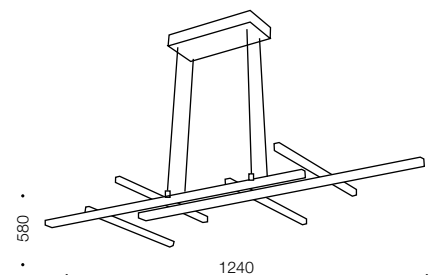

### Measurements

Cable Length: 2.1