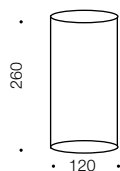

Teca

Batten Fix

Specifications

Type	Batten Fix
Light Source	40w max
Globe	Not included
Warranty	1 year*

Measurements

Colours

Amber/nickel

Clear/nickel