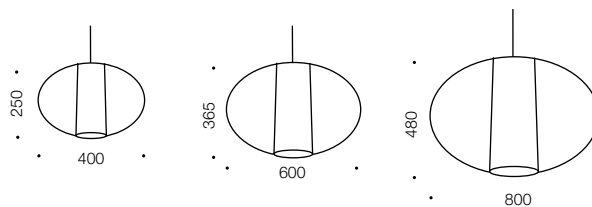

Tarakan

Pendant

Specifications

| | |
|--------------|--------------|
| Type | Pendant |
| Light Source | E27 40w max |
| Globe | Not included |
| Warranty | 1 year* |

Measurements

Cable Length: 1.0

Colours

Black/white shade