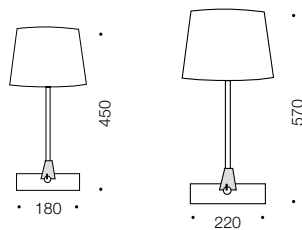

Spline

Table Lamp

Specifications

Type	Table Lamps
Light Source	E27 40w max
Globe	Not included
Warranty	1 year*

Measurements

Colours

White/bronze

White/copper