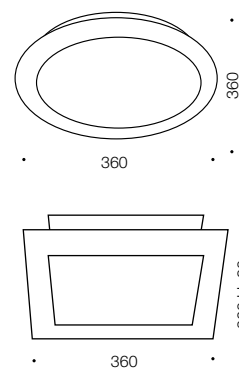

Sophia

Specifications

Type	Oyster
Light Source	LED
Lumen	2400
Colour Temp	5000k
Wattage	30w
Dimmable	Yes
CRI	>0.85
Power Factor	>0.8
Beam Angle	360
Warranty	2 years*

Colours

Chrome/clear

Codes

Sophia OYSQ-850

Sophia OYRD-850

Measurements

Product Approvals