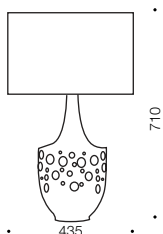

Simeone

Specifications

Type	Floor Lamp
Light Source	E27 40w max
Globe	Not included
Warranty	1 year*

Measurements

Colours

White/White

Codes

Simeone TL-WH