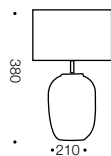

Shani

Table Lamp

Specifications

Type	Table Lamp
Light Source	25w E14max
Globe	Not included
Warranty	1 year*

Measurements

Colours

White leaf/white

Codes