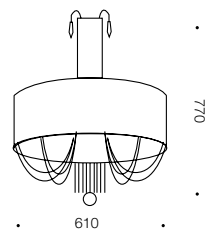

### Measurements

Cable Length: 1.0