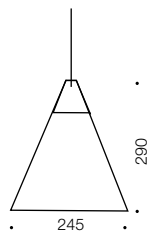

Ronan

Pendant

Specifications

Type	Pendant
Light Source	E27 25w max
Globe	Not included
Warranty	1 year*

Measurements

Cable Length: 2.0

Colours

Grey/oak