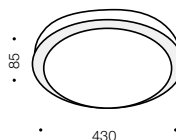

Riley

Oyster

Specifications

Type	Oyster
Light Source	14w E27max
Globe	Not included
Warranty	1 year*

Colours

Nickel/opal matt

Measurements

Codes