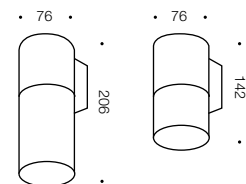

Rebus

Exterior Wall Lamp

Specifications

Type	Exterior
Light Source	LED GU10
Lumen	120
Colour Temp	3000k
Wattage	1.5w SMD
Dimmable	No
CRI	>80
Power Factor	>0.9
Beam Angle	140
Warranty	2 year*

Colours

Black/frost

SS 304/frost

Measurements

Codes

Rebus EX1-SS

Rebus EX1-BK

Rebus EX2-SS

Product Approvals