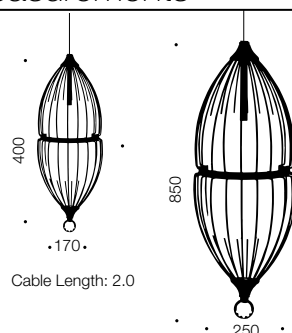

Rashid

Pendant

Specifications

Type	Pendant
Light Source	E27 25w max
Globe	Not included
Warranty	1 year*

Measurements

Colours

Black/cream

Codes