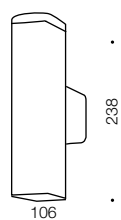

PENTRA

Exterior

Specifications

Type	Exterior
Light Source	LED
Lumen	560
Colour Temp	4000k
Wattage	7w
Dimmable	No
CRI	>80
Power Factor	>0.9
Beam Angle	180
Warranty	2 year*

Measurements

Codes

PENTRA EX7-TN84

Colours