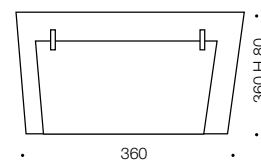

Peluso

Specifications

Type	Oyster
Light Source	LED
Lumen	2400
Colour Temp	5000k
Wattage	30w
Dimmable	No
CRI	>0.85
Power Factor	>0.8
Beam Angle	360
Warranty	2 years*

Colours

Chrome/clear

Codes

Peluso OYSQ-850

Peluso OYRD-850

Measurements

Product Approvals