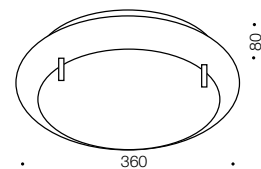

Peluso

Specifications

Type	Oyster
Light Source	LED
Lumen	2400
Colour Temp	5000k
Wattage	30w
Dimmable	No
CRI	>0.85
Power Factor	>0.8
Beam Angle	360
Warranty	2 years*

Colours

Chrome/clear

Codes

Peluso OYSQ-850

Peluso OYRD-850

Measurements

Product Approvals