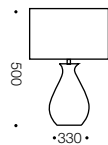

Panto

Table Lamp

Specifications

Type	Table Lamp
Light Source	E27 40w max
Globe	Not included
Warranty	1 year*

Measurements

Colours

Black/gold/black

Black/silver/grey