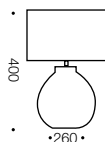

Padma

Table Lamp

Specifications

Type	Table Lamp
Light Source	25w E14max
Globe	Not included
Warranty	1 year*

Measurements

Colours

Blue/white

Codes