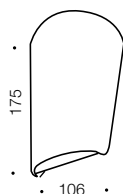

ODEL

Exterior

Specifications

Type	Exterior
Light Source	LED
Lumen	960
Colour Temp	4000k
Wattage	12w
Dimmable	No
CRI	>80
Power Factor	>0.9
Beam Angle	120
Warranty	2 year*

Measurements

Codes

ODEL EX12-TN84

Colours